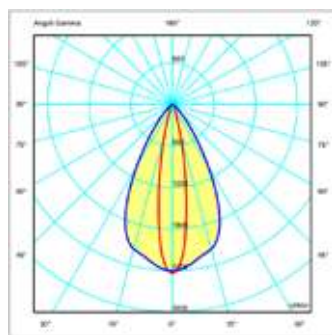

VERTEBRA MONOCHROMATIC DATA-SHEET

GENERAL FEATURES:

	power W	length mm (in)	pitch mm (in)
VER.01.XXXXX.X	9	400 (15,748")	80 (3,149")
VER.02.XXXXX.X	18	800 (31,496")	80 (3,149")

OPTICAL FEATURES:

VER.XX.MXXXX.X	Narrow beam 10°
VER.XX.FXXXX.X	Medium beam 30°
VER.XX.WXXXX.X	Wide beam 45°
VER.XX.EXXXX.X	Elliptical 54°x12°

LED FEATURES:

	Power LED	lm* VER.01	lm* VER.02	Ra	Chromatic selection
VER.XX.X30XX.X	3000 K warm white	619	1238	>80	MacAdam 3-step
VER.XX.X40XX.X	4000 K neutral white	619	1238	>80	MacAdam 3-step

*delivered luminous flux (narrow beam)

FINISHES FEATURES:

VER.XX.XXXW1.X	Matt white

elliptical 54°x12°