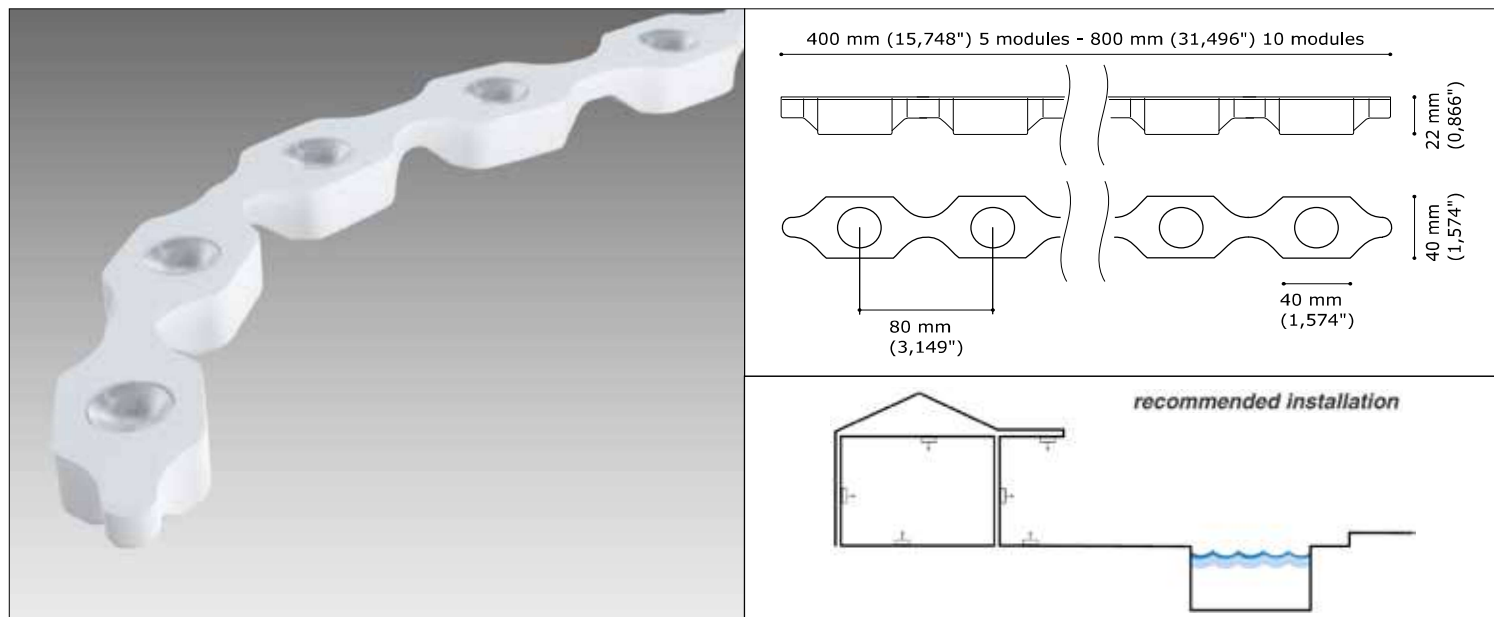

ALDABRA

PROFESSIONAL EXTERIOR LIGHTING

VERTEBRA MONOCHROMATIC

DATA-SHEET

PRODUCT DESCRIPTION:

Professional flexible linear lighting for indoor and outdoor settings.
Body completely realized in resin and aluminium, UV resistance of all materials.

TECHNICALS FEATURES:

Materials	Resins ; aluminium
Power Supply	24 Vdc constant voltage ($\pm 5\%$)
Power	9 W x 5 modules ; 18 W x 10 modules
Light Source	Power LED 118-130 lm/W
Colour Temperature	3000 K ; 4000 K
Ra	>80
Chromatic selection	MacAdam 3-step
Lifetime	> 50000 h (TM21)
Optics	10° Narrow beam, 30° medium beam, 45° Wide beam, 54°x12° Elliptical
Lumen output	1600 lm/m
Tc body	< 75 °C (167 °F)
Ta operating temperature	- 25 ÷ 50 °C * (-13 ÷ 122 °F) *for UL/CUL max 35 °C elevated ambient
Ts surface temperature	≤ 65 °C (149 °F)
Ti installation temperature	0 ÷ 40 °C (32 ÷ 104 °F)
Functions	On/Off ; dimmable
Line length limit	maximum running length 4 m (13,123 ft)
Cable IN	AWM style 20233 2x0,75mm ² (AWG18) Red;Black + 1x0,5mm ² (AWG20) Violet Ø 6,2 mm(0,244") L. 0,5 m (1,64ft).
Cable OUT	AWM style 20233 2x0,75mm ² (AWG18) Red;Black + 1x0,5mm ² (AWG20) Violet Ø 6,2 mm(0,244") L. 0,5 m (1,64ft).
Weight	400 g (14,11 oz) 5 modules ; 800 g (28,22 oz) 10 modules
Installations	Surface (floor, wall, ceiling)
Norms	60598-1 ; 60598-2 and its parts ; UL 676 ; CSA C22.2 No. 89-15 ; UL 2108 ; UL 1598/C250.-08

Specifications are subject to change without notice.

www.aldabra.it

VERTEBRA MONOCHROMATIC DATA-SHEET

GENERAL FEATURES:

	power W	length mm (in)	pitch mm (in)
VER.01.XXXXX.X	9	400 (15,748")	80 (3,149")
VER.02.XXXXX.X	18	800 (31,496")	80 (3,149")