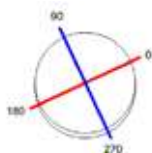

GENERAL INFORMATIONS:

Kindly note that atmospheric agents (such as lightnings, etc) , electrostatics charges or disturbances on the installation not caused by Aldabra lighting fixtures and Led drivers indicated by Aldabra itself, may cause damages on the fixtures. It is necessary that the electrical installation where the LED lighting fittings and their power supply units and control gears are installed must be equipped with proper devices for the protection and suppression of transient phenomena (SPD, isolation transformer, etc...). Such devices must be coordinated with the other protections of the installation; on this theme, it's necessary to refer to the electrical installations norms which are in force in each country.