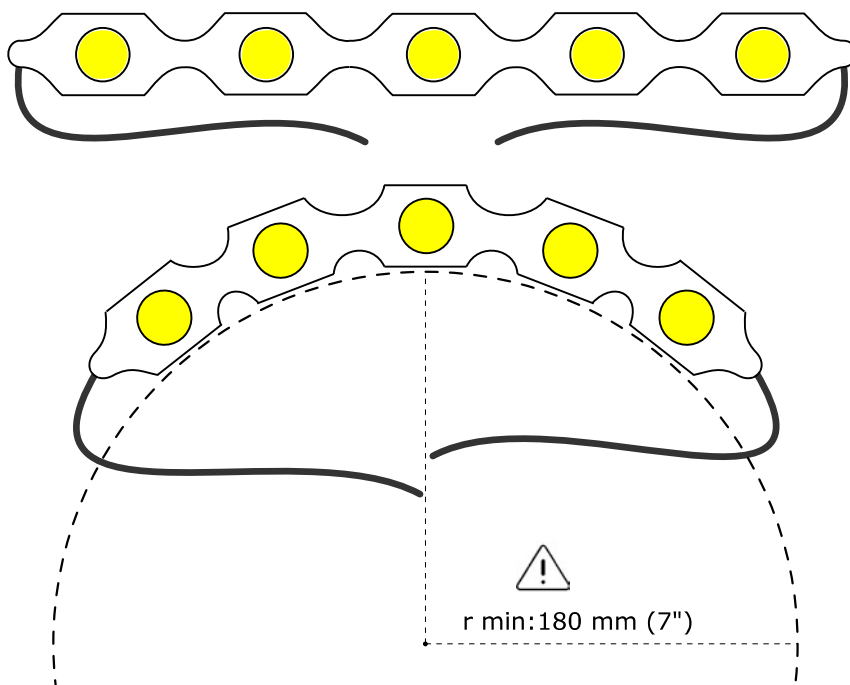

GENERAL INFORMATIONS:

Kindly note that atmospheric agents (such as lightnings, etc) , electrostatics charges or disturbances on the installation not caused by Aldabra lighting fixtures and Led drivers indicated by Aldabra itself, may cause damages on the fixtures. It is necessary that the electrical installation where the LED lighting fittings and their power supply units and control gears are installed must be equipped with proper devices for the protection and suppression of transient phenomena (SPD, isolation transformer, etc...). Such devices must be coordinated with the other protections of the installation; on this theme, it's necessary to refer to the electrical installations norms which are in force in each country.