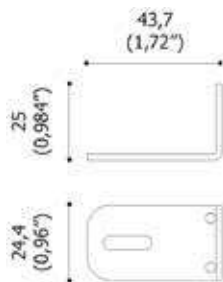

TECHNICALS FEATURES:

Materials	Resins ; aluminium
Power Supply	24 Vdc constant voltage ($\pm 5\%$)
Power	9 W x 5 modules ; 18 W x 10 modules
Light Source	Power LED 118-130 lm/W
Colour Temperature	3000 K ; 4000 K
Ra	>80
Chromatic selection	MacAdam 3-step
Lifetime	> 50000 h (TM21)
Optics	10° Narrow beam, 30° medium beam, 45° Wide beam, 54°x12° Elliptical
Lumen output	1600 lm/m
Tc body	< 75 °C (167 °F)
Ta operating temperature	- 25 ÷ 50 °C * (-13 ÷ 122 °F) *for UL/CUL max 35 °C elevated ambient
Ts surface temperature	≤ 65 °C (149 °F)
Ti installation temperature	0 ÷ 40 °C (32 ÷ 104 °F)
Functions	On/Off ; dimmable
Line length limit	maximum running length 4 m (13,123 ft)
Cable IN	AWM style 20233 2x0,75mm ² (AWG18) Red;Black + 1x0,5mm ² (AWG20) Violet Ø 6,2 mm(0,244") L. 0,5 m (1,64ft).
Cable OUT	AWM style 20233 2x0,75mm ² (AWG18) Red;Black + 1x0,5mm ² (AWG20) Violet Ø 6,2 mm(0,244") L. 0,5 m (1,64ft).
Weight	400 g (14,11 oz) 5 modules ; 800 g (28,22 oz) 10 modules
Installations	Surface (floor, wall, ceiling)
Norms	60598-1 ; 60598-2 and its parts ; UL 676 ; CSA C22.2 No. 89-15 ; UL 2108 ; UL 1598/C250.-08

Specifications are subject to change without notice.

www.aldabra.it

VERTEBRA MONOCHROMATIC DATA-SHEET

GENERAL FEATURES:

	power W	length mm (in)	pitch mm (in)
VER.01.XXXXX.X	9	400 (15,748")	80 (3,149")
VER.02.XXXXX.X	18	800 (31,496")	80 (3,149")

Fixing plate for 25 mm belt - 5 pieces
package

ACC.0199.0

Fixing kit short bracket + screws
(single)

ACC.0265.0

Tie down strap L.3000 x 25 mm
(118,11" x 0,984")