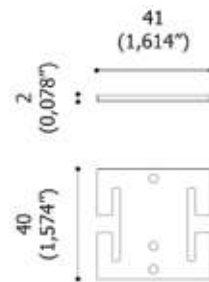

TECHNICALS FEATURES:

Materials	Resins ; aluminium
Power Supply	24 Vdc constant voltage ($\pm 5\%$)
Power	9 W x 5 modules ; 18 W x 10 modules
Light Source	Power LED 118-130 lm/W
Colour Temperature	3000 K ; 4000 K
Ra	>80
Chromatic selection	MacAdam 3-step
Lifetime	> 50000 h (TM21)
Optics	10° Narrow beam, 30° medium beam, 45° Wide beam, 54°x12° Elliptical
Lumen output	1600 lm/m
Tc body	< 75 °C (167 °F)
Ta operating temperature	- 25 ÷ 50 °C * (-13 ÷ 122 °F) *for UL/CUL max 35 °C elevated ambient
Ts surface temperature	≤ 65 °C (149 °F)
Ti installation temperature	0 ÷ 40 °C (32 ÷ 104 °F)
Functions	On/Off ; dimmable
Line length limit	maximum running length 4 m (13,123 ft)
Cable IN	AWM style 20233 2x0,75mm ² (AWG18) Red;Black + 1x0,5mm ² (AWG20) Violet Ø 6,2 mm(0,244") L. 0,5 m (1,64ft).
Cable OUT	AWM style 20233 2x0,75mm ² (AWG18) Red;Black + 1x0,5mm ² (AWG20) Violet Ø 6,2 mm(0,244") L. 0,5 m (1,64ft).
Weight	400 g (14,11 oz) 5 modules ; 800 g (28,22 oz) 10 modules
Installations	Surface (floor, wall, ceiling)
Norms	60598-1 ; 60598-2 and its parts ; UL 676 ; CSA C22.2 No. 89-15 ; UL 2108 ; UL 1598/C250.-08

Specifications are subject to change without notice.

www.aldabra.it

VERTEBRA MONOCHROMATIC DATA-SHEET

GENERAL FEATURES:

	power W	length mm (in)	pitch mm (in)
VER.01.XXXXX.X	9	400 (15,748")	80 (3,149")
VER.02.XXXXX.X	18	800 (31,496")	80 (3,149")

Fixing plate for 25 mm belt - 5 pieces
package

ACC.0199.0

Fixing kit short bracket + screws
(single)

ACC.0265.0

Tie down strap L.3000 x 25 mm
(118,11" x 0,984")