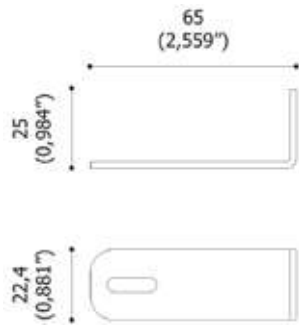

ALDABRA

PROFESSIONAL EXTERIOR LIGHTING

VERTEBRA MONOCHROMATIC

DATA-SHEET

ACCESSORIES:

ACC.0207.0

Fixing kit long bracket + screws
(single)