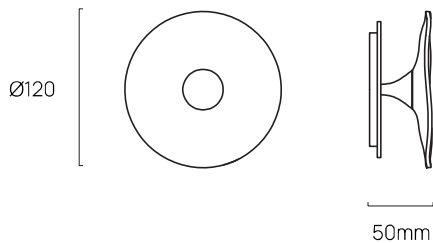

lightworks.

FLORA WALL

FLORA WALL

A small decorative pendant inspired by floral geometry. The central floral disc is a mirror finish stainless steel which both reflects the environment and amplifies the lighting effect. The organic form of the Acrylic disc creates interesting effects when mounted in an arrangement.

DIMENSIONS

ORDERING OPTIONS

Fitting	Wattage	Colour	CCT
FLW	2Watts (2W)	Black (B) White (W) Better Brass (BB) Custom (C)	2700K (27K) 3000K (3K)

ORDER CODE

FLW	2W		
-----	----	--	--