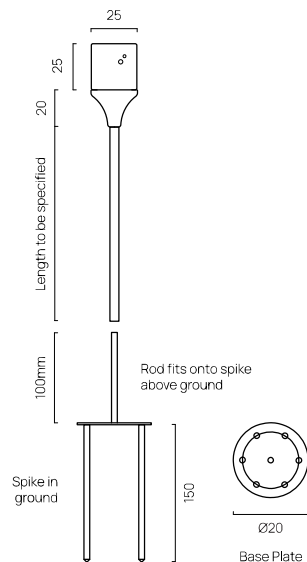

lightworks.

FIREFLY

FIREFLY

Whimsical decorative fixture. Carbon fibre tube gives flexibility.
When used in multiples as an exterior fitting, wind brings the cluster to life.

TECHNICAL DETAILS

APPLICATION	Interior and Exterior
BODY COLOUR	Anodised Black
MATERIALS	Carbon Fibre, Acrylic, Anodised Aluminum, 316 Stainless Steel
INPUT POWER	12V DC, 24V DC
COLOUR TEMPERATURE	2700K, 3000K, 4000K
POWER CONSUMPTION	0.5W
CRI	85
LUMEN OUTPUT	50 lm
LUMEN MAINTENANCE	L70
DIMMING	No
MOUNTING OPTIONS	Garden Stake or Surface Mount

DIMENSIONS

ORDERING OPTIONS

Fitting	Wattage	CCT	Mount	Length	Input Power
FF	0.5 Watts (0.5W)	2700K (27K) 3000K (3K) 4000K (4K)	Garden Stake (GS) Surface Mount (SM)	800mm (8) 1200mm (12) 1600mm (16) 2000mm (20) Custom (___mm) (Max. length 2m)	12V DC (12) 24V DC (24)

ORDER CODE

FF	0.5W				
----	------	--	--	--	--