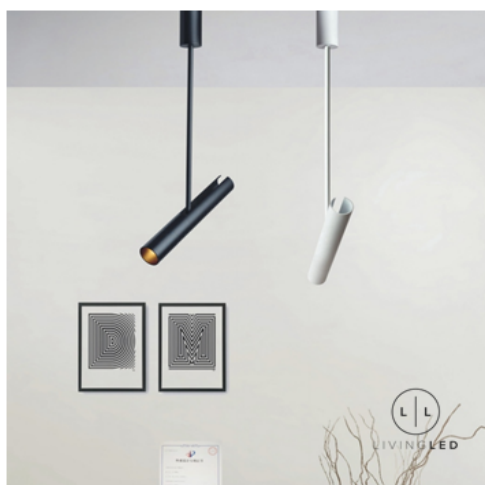

## C 120 - 10w Ceiling Spotlight

### 10w Long Stem Spotlight

SKU	C 120
LAMP/SOCKET	10W CREE COB
COLOUR TEMP	3000K (4000K UPON REQUEST)
LUMEN	780
BEAM	36
TRIM COLOUR	WHITE OR BLACK
DRIVER	INTEGRAL DRIVER
IP RATING	IP20
SIZE	45MM DIA X 570MM H
CUT-OUT	NA
ADDITIONAL INFORMATION	A ceiling mounted LED spotlight with an extended stem rod suitable for many applications such as accent lighting, highlight effect, signage, high ceilings etc. A modern minimalist spotlight that is a hit with designers. The SAA approved integral driver is included.