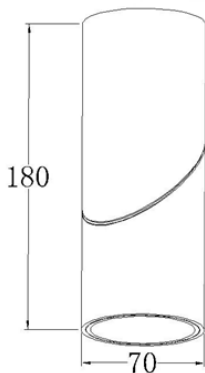

LIVINGLED

C 043 - 15W Ceiling Mounted Adjustable Spotlight

15w Ceiling mounted adjustable spotlight

SKU	C 043
LAMP/SOCKET	15W CREE COB
COLOUR TEMP	3000K (4000K AVAILABLE UPON REQUEST)
LUMEN	1284
BEAM	36
TRIM COLOUR	ALL WHITE OR ALL BLACK- OTHER COMBINATIONS AVAIL UPON REQUEST
DRIVER	SAA INTEGRAL TRIAC DIMMABLE DRIVER
IP RATING	IP20
SIZE	70MM DIA X 180MM H
CUT-OUT	NA
ADDITIONAL INFORMATION	A versatile ceiling downlight with adjustability and function. This downlight can be adjusted to direct light where needed. Excellent for raked ceilings and wall uplighter effects. Integral TRIAC dimmable driver is included integral. Compact and modern this downlight is perfect for many applications