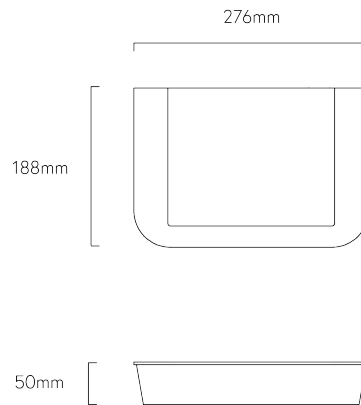

BUREAU

Bureau is a sleek, wall mounted uplight made from solid timber. A sophisticated, minimal fitting suitable for a variety of environments.

APPLICATION Ambient / Interior Use Only
DIMENSIONS 276 x 188 x 50mm
MATERIAL American White Oak / Custom

TECHNICAL DATA

INPUT POWER	240V
WATTAGE	20W
CRI	92
DIMMING	Leading/Trailing / Dali / 1-10V
BEAM ANGLE	Wide
LUMEN MAINTENANCE	LM70

TIMBER SELECTION

-  White Oak
-  Spotted Gum
-  Tasmanian Blackwood

BESPOKE OPTIONS Available in bespoke timbers and lighting specifications. Timber selection subject to availability for custom orders.

DIMENSIONS

SPECIFICATIONS Specify fitting options as per below to order.
Example: BU - WO - 27K - TR

FITTING	TIMBER	CCT		DIMMING		
BU	WO	White Oak	27K	2700K	TR	Leading/Trailing
	SG	Spotted Gum	3K	3000K	DD	Dali Dim
	BW	Tas Blackwood	4K	4000K	DC	1-10V DC Control
	CU	Custom				