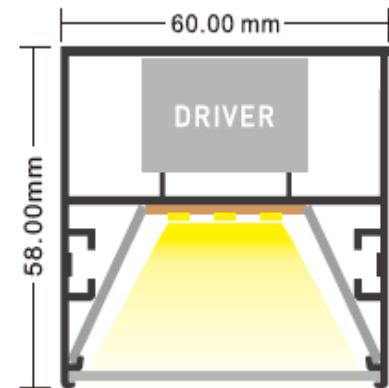

Mounting

Suspension, Wall, Ceiling mounted

Reflector

PC, 85-95% Transmittance

Rope & Bracket

Stainless Rope, Metal Ceiling Canopy

Light Opto-Parameter:

Input Voltage	Color Temperature	CRI	Lumin/Watt	LED Chip Efficiency	Beam Angle
110-130V, 220-240V	3000K/4000K/6500K	Ra > 90	90lm/w	120-130lm/w	120°

Products List:

Item No.	Watt	Lumin	Driver	LED Chip	Product Size
LC6058-600mm	38W	3420lm(±5%)	LIFUD, 5 Years	OSRAM 2835	600*60*58mm
LC6058-1000mm	63W	5670lm(±5%)	LIFUD, 5 Years	OSRAM 2835	1000*60*58mm
LC6058-1200mm	75W	6750lm(±5%)	LIFUD, 5 Years	OSRAM 2835	1200*60*58mm
LC6058-1500mm	94W	8460lm(±5%)	LIFUD, 5 Years	OSRAM 2835	1500*60*58mm
LC6058-2000mm	126W	11340lm(±5%)	LIFUD, 5 Years	OSRAM 2835	2000*60*58mm
LC6058-2400mm	151W	13590lm(±5%)	LIFUD, 5 Years	OSRAM 2835	2400*60*58mm
LC6058-3000mm	188W	16920lm(±5%)	LIFUD, 5 Years	OSRAM 2835	3000*60*58mm
LC6058-5000mm	314W	28260lm(±5%)	LIFUD, 5 Years	OSRAM 2835	5000*60*58mm

LED LINEAR LIGHTING LP6080 SERIES

Product Structure:

Structure:

Side View:

For Circular Diameter larger than 1200mm, we need to divide Aluminum profile into several parts, see right side instruction:

This drawing shows how many parts consist one circular ring, for your reference.