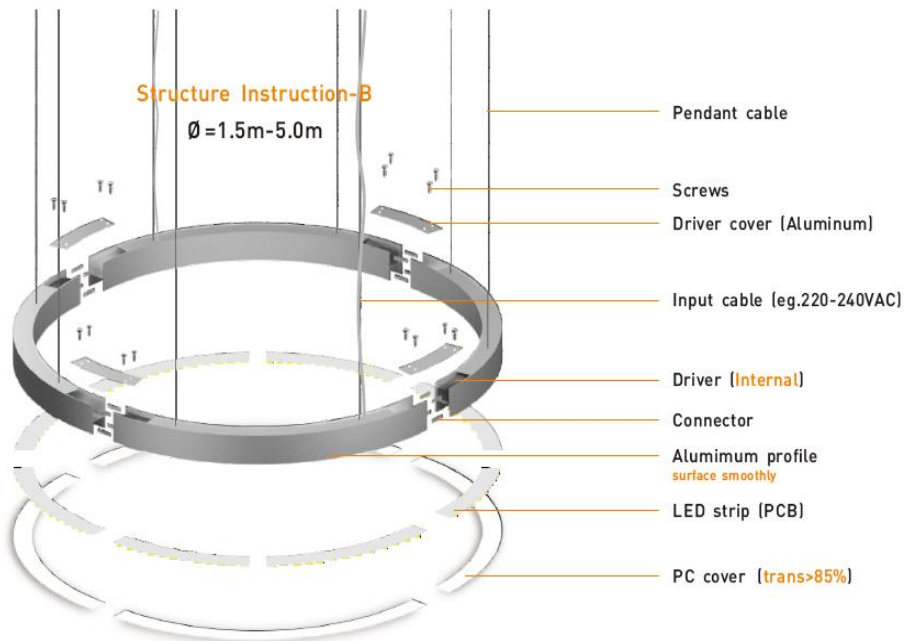

Mounting

Suspension, Wall, Ceiling mounted

Reflector

PC, 85-95% Transmittance

Rope & Bracket

Stainless Rope, Metal Ceiling Canopy

Light Opto-Parameter:

Input Voltage	Color Temperature	CRI	Lumin/Watt	LED Chip Efficiency	Beam Angle
110-130V, 220-240V	3000K/4000K/6500K	Ra > 90	90lm/w	120-130lm/w	120°

Products List:

Item No.	Watt	Lumin	Driver	LED Chip	Product Size
LC6058-600mm	38W	3420lm(±5%)	LIFUD, 5 Years	OSRAM 2835	600*60*58mm
LC6058-1000mm	63W	5670lm(±5%)	LIFUD, 5 Years	OSRAM 2835	1000*60*58mm
LC6058-1200mm	75W	6750lm(±5%)	LIFUD, 5 Years	OSRAM 2835	1200*60*58mm
LC6058-1500mm	94W	8460lm(±5%)	LIFUD, 5 Years	OSRAM 2835	1500*60*58mm
LC6058-2000mm	126W	11340lm(±5%)	LIFUD, 5 Years	OSRAM 2835	2000*60*58mm
LC6058-2400mm	151W	13590lm(±5%)	LIFUD, 5 Years	OSRAM 2835	2400*60*58mm
LC6058-3000mm	188W	16920lm(±5%)	LIFUD, 5 Years	OSRAM 2835	3000*60*58mm
LC6058-5000mm	314W	28260lm(±5%)	LIFUD, 5 Years	OSRAM 2835	5000*60*58mm

LED LINEAR LIGHTING LP6080 SERIES

Product Structure:

Structure:

Side View:

For Circular Diameter larger than 1200mm, we need to divide Aluminum profile into several parts, see right side instruction:

This drawing shows how many parts consist one circular ring, for your reference.