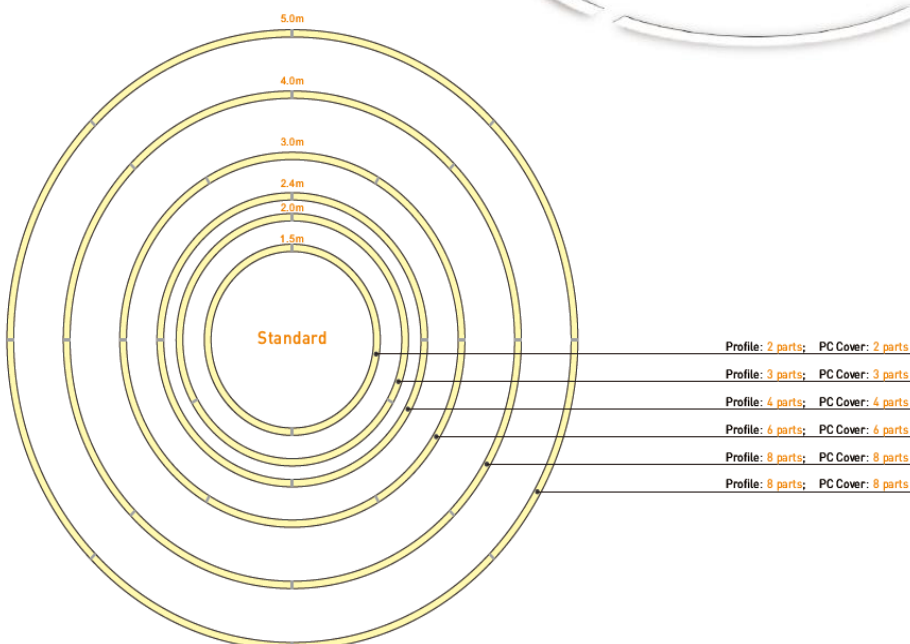

Mounting

Suspension, Wall, Ceiling mounted

Reflector

PC, 85-95% Transmittance

Rope & Bracket

Stainless Rope, Metal Ceiling Canopy

Light Opto-Parameter:

Input Voltage	Color Temperature	CRI	Lumin/Watt	LED Chip Efficiency	Beam Angle
110-130V, 220-240V	3000K/4000K/6500K	Ra > 90	90lm/w	120-130lm/w	120°

Products List:

Item No.	Watt	Lumin	Driver	LED Chip	Product Size
LC6058-600mm	38W	3420lm(±5%)	LIFUD, 5 Years	OSRAM 2835	600*60*58mm
LC6058-1000mm	63W	5670lm(±5%)	LIFUD, 5 Years	OSRAM 2835	1000*60*58mm
LC6058-1200mm	75W	6750lm(±5%)	LIFUD, 5 Years	OSRAM 2835	1200*60*58mm
LC6058-1500mm	94W	8460lm(±5%)	LIFUD, 5 Years	OSRAM 2835	1500*60*58mm
LC6058-2000mm	126W	11340lm(±5%)	LIFUD, 5 Years	OSRAM 2835	2000*60*58mm
LC6058-2400mm	151W	13590lm(±5%)	LIFUD, 5 Years	OSRAM 2835	2400*60*58mm
LC6058-3000mm	188W	16920lm(±5%)	LIFUD, 5 Years	OSRAM 2835	3000*60*58mm
LC6058-5000mm	314W	28260lm(±5%)	LIFUD, 5 Years	OSRAM 2835	5000*60*58mm

LED LINEAR LIGHTING LP6080 SERIES

Product Structure:

Structure:

Side View:

For Circular Diameter larger than 1200mm, we need to divide Aluminum profile into several parts, see right side instruction:

This drawing shows how many parts consist one circular ring, for your reference.