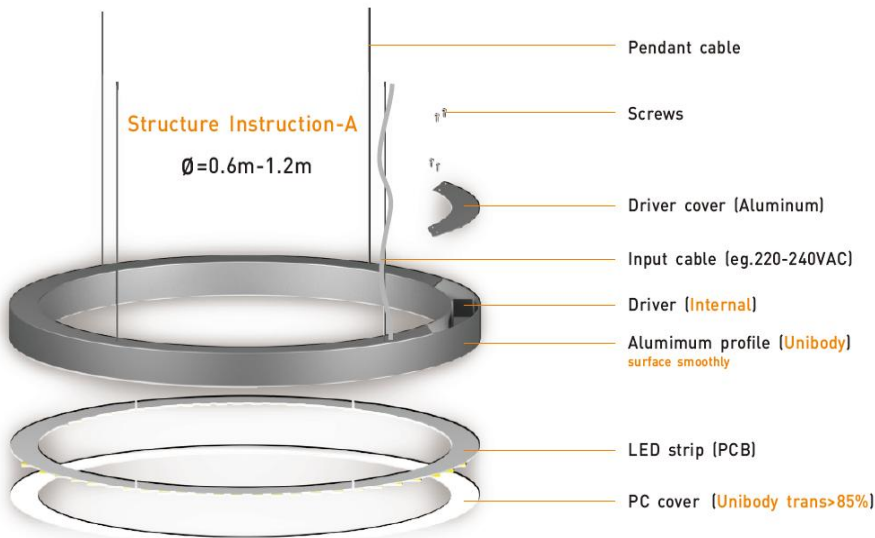

Mounting

Suspension, Wall, Ceiling mounted

Reflector

PC, 85-95% Transmittance

Rope & Bracket

Stainless Rope, Metal Ceiling Canopy

Light Opto-Parameter:

Input Voltage	Color Temperature	CRI	Lumin/Watt	LED Chip Efficiency	Beam Angle
110-130V, 220-240V	3000K/4000K/6500K	Ra > 90	90lm/w	120-130lm/w	120°

Products List:

Item No.	Watt	Lumin	Driver	LED Chip	Product Size
LC6058-600mm	38W	3420lm(±5%)	LIFUD, 5 Years	OSRAM 2835	600*60*58mm
LC6058-1000mm	63W	5670lm(±5%)	LIFUD, 5 Years	OSRAM 2835	1000*60*58mm
LC6058-1200mm	75W	6750lm(±5%)	LIFUD, 5 Years	OSRAM 2835	1200*60*58mm
LC6058-1500mm	94W	8460lm(±5%)	LIFUD, 5 Years	OSRAM 2835	1500*60*58mm
LC6058-2000mm	126W	11340lm(±5%)	LIFUD, 5 Years	OSRAM 2835	2000*60*58mm
LC6058-2400mm	151W	13590lm(±5%)	LIFUD, 5 Years	OSRAM 2835	2400*60*58mm
LC6058-3000mm	188W	16920lm(±5%)	LIFUD, 5 Years	OSRAM 2835	3000*60*58mm
LC6058-5000mm	314W	28260lm(±5%)	LIFUD, 5 Years	OSRAM 2835	5000*60*58mm

LED LINEAR LIGHTING LP6080 SERIES

Product Structure:

Structure:

Side View:

For Circular Diameter larger than 1200mm, we need to divide Aluminum profile into several parts, see right side instruction:

This drawing shows how many parts consist one circular ring, for your reference.