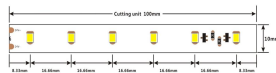

### Features

- ✓ High efficiency SMD LED chips
- ✓ Can be cut to length
- ✓ 20M long strip driven by one end power supply
- ✓ 3M tape backing
- ✓ Fast and easy installation
- ✓ Ideal for decorative applications

IP 33

LED TYPE: 2835

24V  
DC

10mm

Item Code	STR110	STR111	STR112	STR113
CCT/Color	2700K	3000K	4000K	6000K
Cutting Unit	100mm (6 LED)	100mm (6 LED)	100mm (6 LED)	100mm (6 LED)
Size	20000*10*2mm	20000*10*2mm	20000*10*2mm	20000*10*2mm
IP Rating	IP33	IP33	IP33	IP33
Lumen Flux	735lm	769lm	790lm	769lm