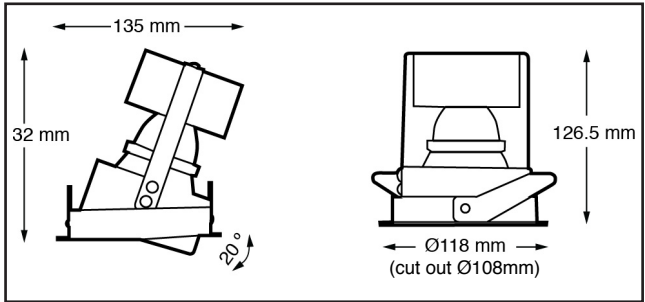

## Technical Data

Input Power	240V 350mA driver c/w flex and plug	
Power Consumption	15W	
Colour Temperature Available	2700K 3000K 4000K	
Lumen Output		
(15W) 2700K	900 lm	
(15W) 3000K	1000 lm	
(15W) 4000K	1100 lm	
(21W) 2700K	1200 lm	
(21W) 3000K	1363 lm	
(21W) 4000K	1500 lm	
CRI	92	
Lumen Maintenance	L70 at 50 000 Hrs	
Dimming	- TR Leading/Trailing Edge (Standard) - DD Dali Dim - DC 1-10V DC Control	
Cut Out	108mm	