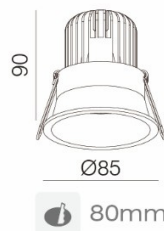

LL-D03

SMALL DEEP DOWNLIGHT 9W - 80MM CUT-OUT

SPECIFICATIONS	
SKU	LL3000-9W
LAMP/SOCKET	9W LED SHARP COB
COLOUR TEMP	3000k > 4000k
LUMEN	780lm
BEAM	48°
TRIM COLOUR	Matt white or black trim
DRIVER	Remote dimmable
IP RATING	IP44
SIZE	85mm dia x 90mm height
CUT-OUT	80mm dia
ADDITIONAL INFORMATION	Low glare 50000Hrs Expected life*

DESCRIPTION
Modern design recessed small deep baffle LED downlight, suitable for wet areas IP44.

SHARP

RoHS