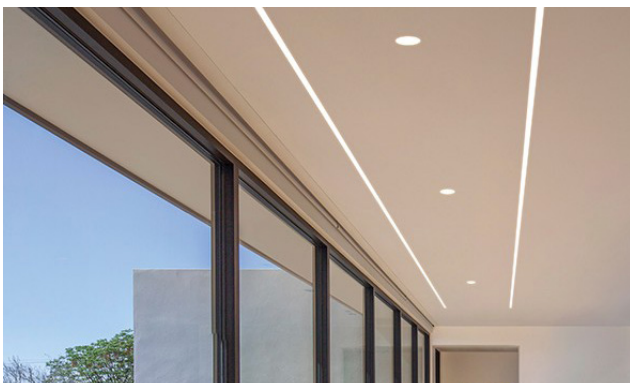

LL-D03

SMALL DEEP DOWNLIGHT 9W - 80MM CUT-OUT

SPECIFICATIONS	
SKU	LL3000-9W
LAMP/SOCKET	9W LED SHARP COB
COLOUR TEMP	3000k > 4000k
LUMEN	780lm
BEAM	48°
TRIM COLOUR	Matt white or black trim
DRIVER	Remote dimmable
IP RATING	IP44
SIZE	85mm dia x 90mm height
CUT-OUT	80mm dia
ADDITIONAL INFORMATION	Low glare 50000Hrs Expected life*

DESCRIPTION
Modern design recessed small deep baffle LED downlight, suitable for wet areas IP44.

SHARP

RoHS