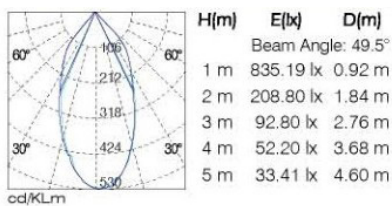

LL-D03

SMALL DEEP DOWNLIGHT 9W - 80MM CUT-OUT

SPECIFICATIONS	
SKU	LL3000-9W
LAMP/SOCKET	9W LED SHARP COB
COLOUR TEMP	3000k > 4000k
LUMEN	780lm
BEAM	48°
TRIM COLOUR	Matt white or black trim
DRIVER	Remote dimmable
IP RATING	IP44
SIZE	85mm dia x 90mm height
CUT-OUT	80mm dia
ADDITIONAL INFORMATION	Low glare 50000Hrs Expected life*

DESCRIPTION
Modern design recessed small deep baffle LED downlight, suitable for wet areas IP44.

SHARP

RoHS