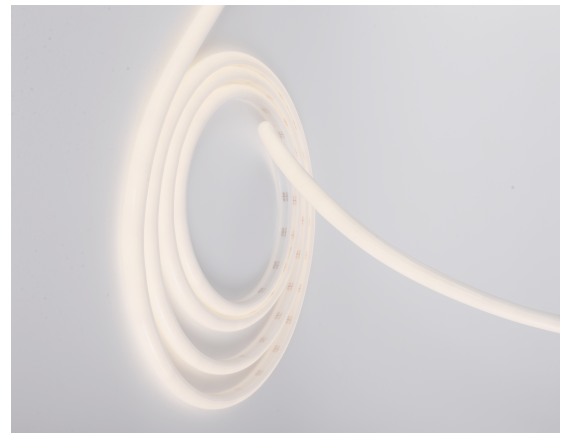

NEON Light Side View 12 Watt 24v

Features

- ✓ High efficiency SMD LED chips
- ✓ Can be cut to length
- ✓ Side View, uniform light distribution, lightdot-free
- ✓ Bendable (min. bend 60mm radius)
- ✓ Fast and easy installation
- ✓ Ideal for decorative applications
- ✓ Maximum Length 5M

IP 67

LED TYPE: 2835

Item Code	STR101	STR102	STR103	STR104
CCT/Color	2700K	3000K	4000K	6000K
Cutting Unit	50mm (6 LED)	50mm (6 LED)	50mm (6 LED)	50mm (6 LED)
Size	5000*12*17mm	5000*12*17mm	5000*12*17mm	5000*12*17mm
IP Rating	IP67	IP67	IP67	IP67
Lumen Flux	610lm	610lm	630lm	630lm