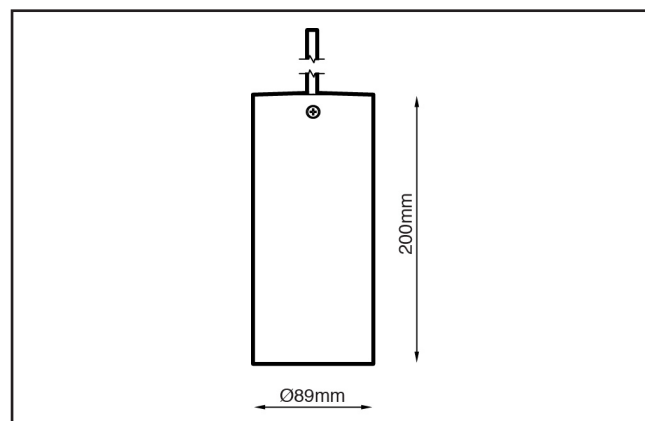

Product Details

| | |
|--------------|---|
| Application | Commercial interiors |
| Trim Colours | Black White Silver Custom colours on request |
| Reflector | Ledil Lenina Spot - 18° Medium - 28° Wide - 46° |
| Materials | 6061 machined aluminium - chromate dipped and polyester powder coated |

Technical Data

| | | |
|-------------------|--|--|
| Input Power | 240V 350mA (15W) or 500mA (21W) driver c/w flex and plug | |
| Lumen Output | | |
| (15W) 2700K | 900 lm | |
| (15W) 3000K | 1000 lm | |
| (15W) 4000K | 1100 lm | |
| (21W) 2700K | 1200 lm | |
| (21W) 3000K | 1363 lm | |
| (21W) 4000K | 1500 lm | |
| CRI | 92 | |
| Lumen Maintenance | 70% at 50 000 hrs | |
| Dimming | TR Leading/Trailing Edge (Standard) DaliDD Dim DC 1-10V DC Control | |
| Mounting options | Cable Suspension Rod Suspension 3 Circuit Track Suspension | |

Order Information

Specify fitting options as per example below to order.

Example: **GP - 15W - 2 - 15R - 27K - NB - TR**

| Fitting | Watts | Colour | Reflector | CCT | Beam | Dimming |
|---------|-------|--------|-----------|-----|------|---------|
| GP | | | | | | |