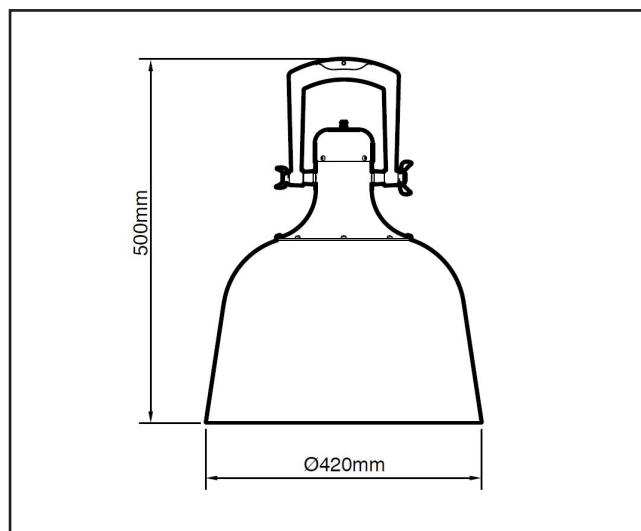

D40

Designer: Adam Wildman

Product Description

Smaller version of the Detroit Bowler pendant. Detroit Garage meets Jules Verne. LED Technology. Made in Australia

Product Details

Application	Statement piece. Retail Hospitality University Transport Hubs
Colours	Gloss White Lead-Olive Black Custom Colours on request
Materials	Housing: Spun Aluminium Brackets: Solid Bronze Wing Nuts: Solid Bronze

Technical Data

Input Power	240V
LED	Citizen COB
Power Consumption	30-50W
CRI	90+
Lumen Output	3000
	5000
Lumen Maintenance	L70 Minimum
Dimming	Dali Dimming Leading/Trailing 1-10V DC Control
Suspension	6mm Galvanised Chain
Mounting	- Ceiling Plate 200mm ø - Driver Remote - A-150 Ceiling Canopy - Driver Integral

*Available with ES Lamp Holder on Special Request

Order Information

Specify fitting options as per example below to order.

Example: **D40 - 2 - C - 27K - 3000Lm - DD - SC(2M) - CP-200**

Fitting	Exterior Colour	Interior Colour	CCT	Lumen Package	Dimming	Suspension	Mounting
DB							
D40 D40 Pendant	2 Black 3 White 5 Custom 14 Lead-Olive	S Same as Exterior Colour C Custom AW Acid Wash	27K 2700K 3K 3000K 4K 4000K	3000Lm 3000 Lumens 5000Lm 5000 Lumens	TR Leading/Trailing DD Dali Dim DC 1-10V DC Control	SC() Suspended Chain (specify height in metres) 2m Standard	CP-200 Ceiling Plate 200mm ø Driver Remote A-150 Ceiling Canopy Driver Integral