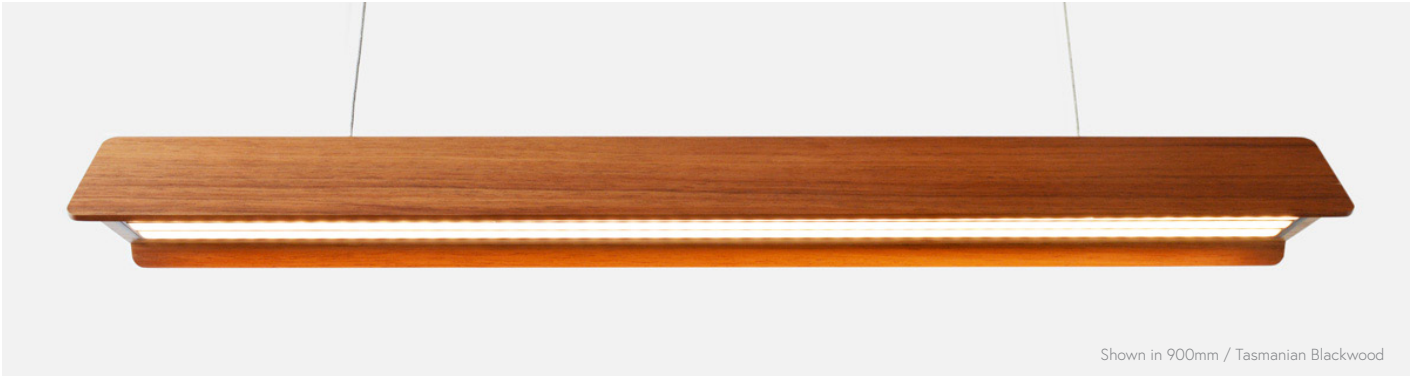

WEDGE

Shown in 900mm / Tasmanian Blackwood

APPLICATION Interior Use Only
DIMENSIONS 900 x 110 x 70
STANDARD LENGTHS 900 / 1200 / 1800mm
MATERIAL Solid Hardwood, Aluminium, Opal Acrylic
MOUNTING FD-81 Ceiling Mount / J-Box Canopy

TIMBER SELECTION

-  Victorian Ash
-  Spotted Gum
-  Tasmanian Blackwood

BESPOKE OPTIONS Available in bespoke timbers, lighting specifications and lengths. Wedge pendant available up to lengths of 1800mm. Timber selection subject to availability for custom orders.

TECHNICAL DATA

INPUT POWER	240V - 12V DC Transformer
WATTAGE	TBC
CCT	2700K / 3000K / 4000K
DIMMING	Leading/Trailing / Dali / 1-10V

MOUNTING

J-Box Canopy (ø76 x 45mm)

SPECIFICATIONS Specify fitting options as per below to order.
Example: WD - VA - L9 - 14W - 27K - TR - JC - 15

WEDGE

STANDARD DIMENSIONS

WEDGE 900mm

WEDGE 1200mm

WEDGE 1800mm