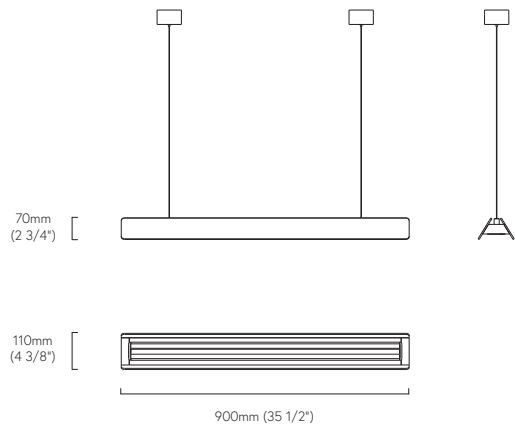

WEDGE

Shown in 900mm / Tasmanian Blackwood

APPLICATION Interior Use Only
DIMENSIONS 900 x 110 x 70
STANDARD LENGTHS 900 / 1200 / 1800mm
MATERIAL Solid Hardwood, Aluminium, Opal Acrylic
MOUNTING FD-81 Ceiling Mount / J-Box Canopy

TECHNICAL DATA

INPUT POWER	240V - 12V DC Transformer
WATTAGE	TBC
CCT	2700K / 3000K / 4000K
DIMMING	Leading/Trailing / Dali / 1-10V

MOUNTING

J-Box Canopy (ø76 x 45mm)

SPECIFICATIONS Specify fitting options as per below to order.
Example: WD - VA - L9 - 14W - 27K - TR - JC - 15

FITTING	TIMBER	LENGTH	WATTS	CCT	DIMMING	MOUNTING	DROP LENGTH							
WD	VA	Victorian Ash	L9	900mm	14W	14W/m	27K	2700K	TR	Leading/Trailing	JC	J-Box Canopy	15	1500mm
	SG	Spotted Gum	L12	1200mm	19W	19W/m	3K	3000K	DD	Dali Dim			CU	Custom (mm)
	BW	Tas Blackwood	L18	1800mm			4K	4000K	DC	1-10V DC Control				
	CU	Custom	L(_)	Custom (mm)										

WEDGE

STANDARD DIMENSIONS

WEDGE 900mm

WEDGE 1200mm

WEDGE 1800mm