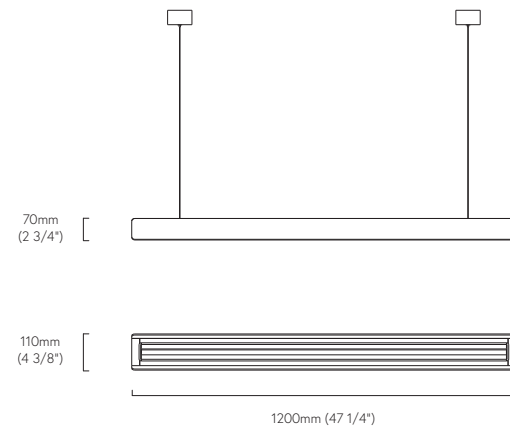

WEDGE

Shown in 900mm / Tasmanian Blackwood

APPLICATION Interior Use Only
DIMENSIONS 900 x 110 x 70
STANDARD LENGTHS 900 / 1200 / 1800mm
MATERIAL Solid Hardwood, Aluminium, Opal Acrylic
MOUNTING FD-81 Ceiling Mount / J-Box Canopy

TECHNICAL DATA

INPUT POWER	240V - 12V DC Transformer
WATTAGE	TBC
CCT	2700K / 3000K / 4000K
DIMMING	Leading/Trailing / Dali / 1-10V

MOUNTING

J-Box Canopy (ø76 x 45mm)

SPECIFICATIONS Specify fitting options as per below to order.
Example: WD - VA - L9 - 14W - 27K - TR - JC - 15

FITTING	TIMBER	LENGTH	WATTS	CCT	DIMMING	MOUNTING	DROP LENGTH							
WD	VA	Victorian Ash	L9	900mm	14W	14W/m	27K	2700K	TR	Leading/Trailing	JC	J-Box Canopy	15	1500mm
	SG	Spotted Gum	L12	1200mm	19W	19W/m	3K	3000K	DD	Dali Dim			CU	Custom (mm)
	BW	Tas Blackwood	L18	1800mm			4K	4000K	DC	1-10V DC Control				
	CU	Custom	L(_)	Custom (mm)										

WEDGE

STANDARD DIMENSIONS

WEDGE 900mm

WEDGE 1200mm

WEDGE 1800mm