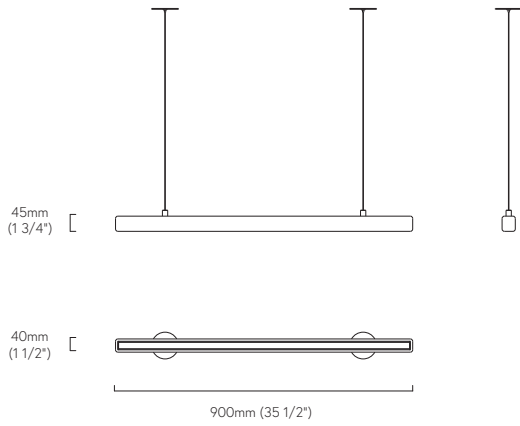

TERNION

APPLICATION Interior Use Only

DIMENSIONS 900 x 40 x 45

STANDARD LENGTHS 900 / 1200 / 1800mm

MATERIAL Solid Hardwood, Aluminium, Opal Acrylic

MOUNTING FD-81 Ceiling Mount / J-Box Canopy

TIMBER SELECTION

TECHNICAL DATA

INPUT POWER	240V - 12V DC Transformer
WATTAGE	24W per metre
CCT	3000K / 4000K
DIMMING	Leading/Trailing / Dali / 1-10V

MOUNTING

FD-81 (ø81mm) J-Box Canopy (ø76 x 45mm)

Mounting available in white, black and custom colours.

SPECIFICATIONS Specify fitting options as per below to order.
Example: TN - VA - L9 - 24W - 3K - TR - FD81 - 15

FITTING		TIMBER	LENGTH		WATTS		CCT		DIMMING		MOUNTING		DROP LENGTH	
TN	VA	Victorian Ash	L9	900mm	24W	24W/m	3K	3000K	TR	Leading/Trailing	FD81	FD-81 Plate	15	1500mm
	SG	Spotted Gum	L12	1200mm			4K	4000K			DD	Dali Dim	JC	J-Box Canopy
	BW	Tas Blackwood	L18	1800mm					DC	1-10V DC Control				
	CU	Custom	L(_)	Custom (mm)										

TERNION

STANDARD DIMENSIONS

TERNION 900mm

TERNION 1200mm

TERNION 1800mm