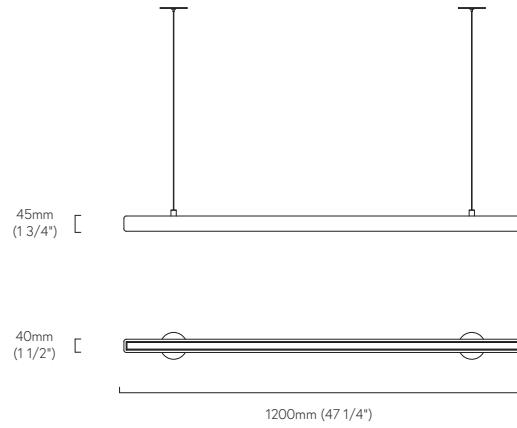

TERNION

APPLICATION Interior Use Only

DIMENSIONS 900 x 40 x 45

STANDARD LENGTHS 900 / 1200 / 1800mm

MATERIAL Solid Hardwood, Aluminium, Opal Acrylic

MOUNTING FD-81 Ceiling Mount / J-Box Canopy

TIMBER SELECTION

TECHNICAL DATA

INPUT POWER	240V - 12V DC Transformer
WATTAGE	24W per metre
CCT	3000K / 4000K
DIMMING	Leading/Trailing / Dali / 1-10V

MOUNTING

FD-81 (ø81mm) J-Box Canopy (ø76 x 45mm)

Mounting available in white, black and custom colours.

SPECIFICATIONS Specify fitting options as per below to order.
Example: TN - VA - L9 - 24W - 3K - TR - FD81 - 15

FITTING		TIMBER	LENGTH		WATTS		CCT		DIMMING		MOUNTING		DROP LENGTH	
TN	VA	Victorian Ash	L9	900mm	24W	24W/m	3K	3000K	TR	Leading/Trailing	FD81	FD-81 Plate	15	1500mm
	SG	Spotted Gum	L12	1200mm			4K	4000K			DD	Dali Dim	JC	J-Box Canopy
	BW	Tas Blackwood	L18	1800mm					DC	1-10V DC Control				
	CU	Custom	L(_)	Custom (mm)										

TERNION

STANDARD DIMENSIONS

TERNION 900mm

TERNION 1200mm

TERNION 1800mm