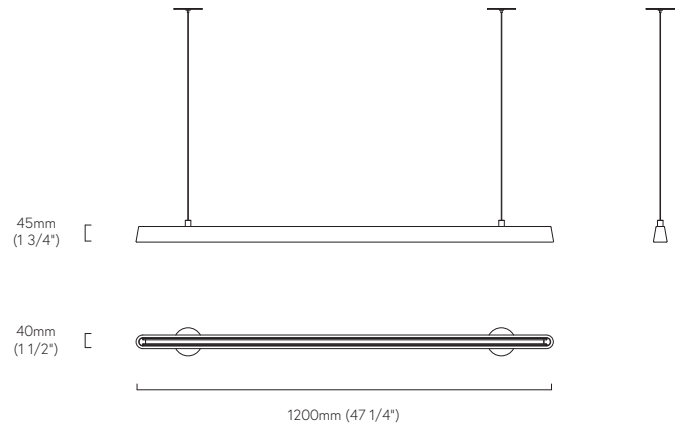

# TENN

Shown in 900mm / Blackbean

**APPLICATION** Interior Use Only  
**DIMENSIONS** 900 x 40 x 45mm  
**STANDARD LENGTHS** 900 / 1200 / 1800mm  
**MATERIAL** Solid Hardwood, Aluminium, Opal Acrylic  
**MOUNTING** FD-81 Ceiling Mount / J-Box Canopy

J-Box Canopy (ø76 x 45mm)

Mounting available in white, black and custom colours.

**SPECIFICATIONS** Specify fitting options as per below to order.  
**Example: TE - VA - L9 - 14W - 27K - TR - FD81 - 15**

FITTING	TIMBER	LENGTH	WATTS	CCT	DIMMING	MOUNTING	DROP LENGTH							
TE	VA	Victorian Ash	L9	900mm	14W	14W/m	27K	2700K	TR	Leading/Trailing	FD81	FD-81 Plate	15	1500mm
	SG	Spotted Gum	L12	1200mm	19W	19W/m	3K	3000K	DD	Dali Dim	JC	J-Box Canopy	CU	Custom (mm)
	BW	Tas Blackwood	L18	1800mm			4K	4000K	DC	1-10V DC Control				
	CU	Custom	L(_)	Custom (mm)										

## STANDARD DIMENSIONS

TENN 900mm

TENN 1200mm

TENN 1800mm