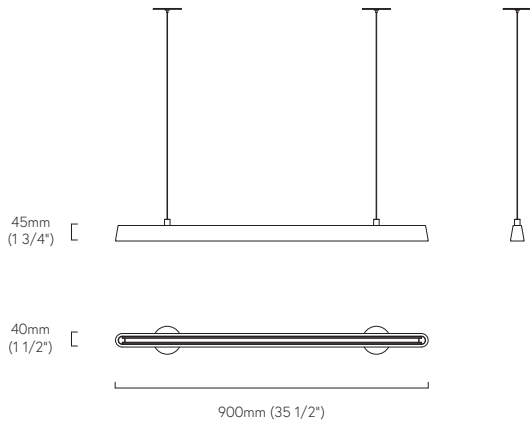

# TENN

Shown in 900mm / Blackbean

**APPLICATION** Interior Use Only  
**DIMENSIONS** 900 x 40 x 45mm  
**STANDARD LENGTHS** 900 / 1200 / 1800mm  
**MATERIAL** Solid Hardwood, Aluminium, Opal Acrylic  
**MOUNTING** FD-81 Ceiling Mount / J-Box Canopy

J-Box Canopy (ø76 x 45mm)

Mounting available in white, black and custom colours.

**SPECIFICATIONS** Specify fitting options as per below to order.  
**Example: TE - VA - L9 - 14W - 27K - TR - FD81 - 15**

FITTING	TIMBER	LENGTH	WATTS	CCT	DIMMING	MOUNTING	DROP LENGTH							
TE	VA	Victorian Ash	L9	900mm	14W	14W/m	27K	2700K	TR	Leading/Trailing	FD81	FD-81 Plate	15	1500mm
	SG	Spotted Gum	L12	1200mm	19W	19W/m	3K	3000K	DD	Dali Dim	JC	J-Box Canopy	CU	Custom (mm)
	BW	Tas Blackwood	L18	1800mm			4K	4000K	DC	1-10V DC Control				
	CU	Custom	L(_)	Custom (mm)										

## STANDARD DIMENSIONS

TENN 900mm

TENN 1200mm

TENN 1800mm