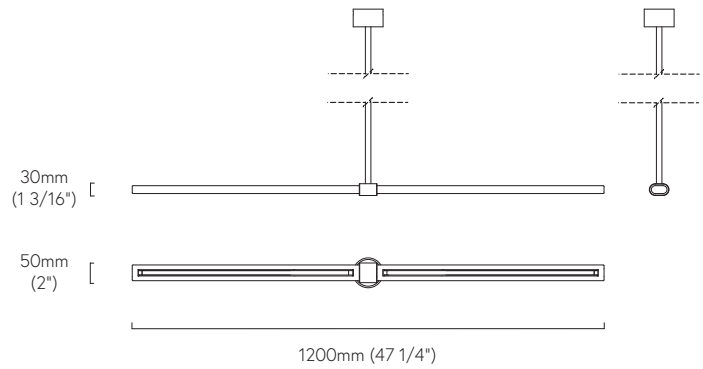

SPRIG

APPLICATION Interior Use Only

DIMENSIONS 900 x 50 x 30mm

STANDARD LENGTHS 900 / 1200 / 1800mm

MATERIAL Solid Hardwood, Aluminium, Opal Acrylic

MOUNTING FD-81 Ceiling Mount / J-Box Canopy

TIMBER SELECTION

TECHNICAL DATA

INPUT POWER	240V - 12V DC Transformer
WATTAGE	14W or 19W per metre
CCT	2700K / 3000K / 4000K
DIMMING	Leading/Trailing / Dali / 1-10V

MOUNTING

FD-81 (ø81mm)

J-Box Canopy (ø76 x 45mm)

Mounting available in white, black and custom colours.

SPECIFICATIONS

Specify fitting options as per below to order.

Example: SG - WO - L9 - 14W - 27K - TR - FD81 - 15

FITTING	TIMBER	LENGTH	WATTS	CCT	DIMMING	MOUNTING	DROP LENGTH
SG	WO White Oak	L9 900mm	14W 14W/m	27K 2700K	TR Leading/Trailing	FD81 FD-81 Plate	15 1500mm
	SG Spotted Gum	L12 1200mm	19W 19W/m	3K 3000K	DD Dali Dim	JC J-Box Canopy	CU Custom (mm)
	BW Tas Blackwood	L18 1800mm		4K 4000K	DC 1-10V DC Control		
	CU Custom	L() Custom (mm)					

SPRIG

STANDARD DIMENSIONS

SPRIG 900mm

SPRIG 1200mm

SPRIG 1800mm