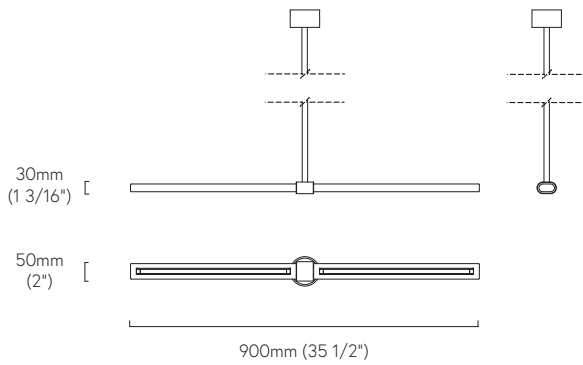

SPRIG

APPLICATION Interior Use Only

DIMENSIONS 900 x 50 x 30mm

STANDARD LENGTHS 900 / 1200 / 1800mm

MATERIAL Solid Hardwood, Aluminium, Opal Acrylic

MOUNTING FD-81 Ceiling Mount / J-Box Canopy

TIMBER SELECTION

TECHNICAL DATA

INPUT POWER	240V - 12V DC Transformer
WATTAGE	14W or 19W per metre
CCT	2700K / 3000K / 4000K
DIMMING	Leading/Trailing / Dali / 1-10V

MOUNTING

FD-81 (ø81mm)

J-Box Canopy (ø76 x 45mm)

Mounting available in white, black and custom colours.

SPECIFICATIONS

Specify fitting options as per below to order.

Example: SG - WO - L9 - 14W - 27K - TR - FD81 - 15

FITTING	TIMBER	LENGTH	WATTS	CCT	DIMMING	MOUNTING	DROP LENGTH
SG	WO White Oak	L9 900mm	14W 14W/m	27K 2700K	TR Leading/Trailing	FD81 FD-81 Plate	15 1500mm
	SG Spotted Gum	L12 1200mm	19W 19W/m	3K 3000K	DD Dali Dim	JC J-Box Canopy	CU Custom (mm)
	BW Tas Blackwood	L18 1800mm		4K 4000K	DC 1-10V DC Control		
	CU Custom	L() Custom (mm)					

SPRIG

STANDARD DIMENSIONS

SPRIG 900mm

SPRIG 1200mm

SPRIG 1800mm