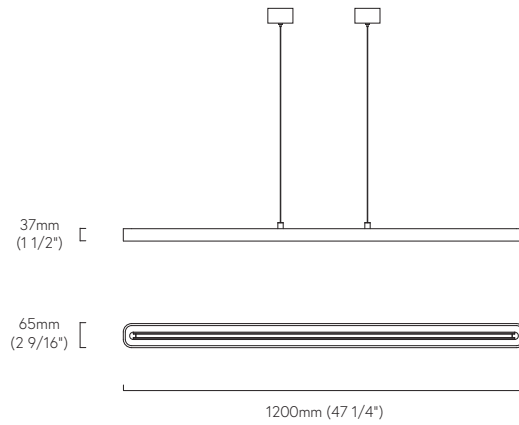

HOLLOW

Shown in 900mm / Spotted Gum

APPLICATION Interior Use Only
DIMENSIONS 900 x 65 x 37mm
STANDARD LENGTHS 900 / 1200 / 1800mm
MATERIAL Solid Hardwood, Aluminium, Opal Acrylic
MOUNTING FD-81 Ceiling Mount / J-Box Canopy

TECHNICAL DATA

INPUT POWER	240V - 12V DC Transformer
WATTAGE	14W or 19W per metre
CCT	2700K / 3000K / 4000K
DIMMING	Leading/Trailing / Dali / 1-10V

MOUNTING

FD-81 (ø81mm)

J-Box Canopy (ø76 x 45mm)

Mounting available in white, black and custom colours.

SPECIFICATIONS Specify fitting options as per below to order.
Example: HW - VA - L9 - 14W - 27K - TR - FD81 - 15

FITTING		TIMBER	LENGTH		WATTS		CCT		DIMMING		MOUNTING		DROP LENGTH	
HW	VA	Victorian Ash	L9	900mm	14W	14W/m	27K	2700K	TR	Leading/Trailing	FD81	FD-81 Plate	15	1500mm
	SG	Spotted Gum	L12	1200mm	19W	19W/m	3K	3000K	DD	Dali Dim	JC	J-Box Canopy	CU	Custom (mm)
	BW	Tas Blackwood	L18	1800mm			4K	4000K	DC	1-10V DC Control				
	CU	Custom	L()	Custom (mm)										

HOLLOW

STANDARD DIMENSIONS

HOLLOW 900mm

HOLLOW 1200mm

HOLLOW 1800mm