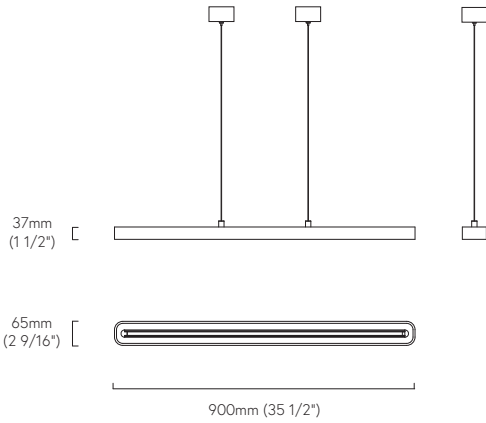

HOLLOW

Shown in 900mm / Spotted Gum

APPLICATION Interior Use Only
DIMENSIONS 900 x 65 x 37mm
STANDARD LENGTHS 900 / 1200 / 1800mm
MATERIAL Solid Hardwood, Aluminium, Opal Acrylic
MOUNTING FD-81 Ceiling Mount / J-Box Canopy

TECHNICAL DATA

INPUT POWER	240V - 12V DC Transformer
WATTAGE	14W or 19W per metre
CCT	2700K / 3000K / 4000K
DIMMING	Leading/Trailing / Dali / 1-10V

MOUNTING

FD-81 (ø81mm)

J-Box Canopy (ø76 x 45mm)

Mounting available in white, black and custom colours.

SPECIFICATIONS Specify fitting options as per below to order.
Example: HW - VA - L9 - 14W - 27K - TR - FD81 - 15

FITTING		TIMBER	LENGTH		WATTS		CCT		DIMMING		MOUNTING		DROP LENGTH	
HW	VA	Victorian Ash	L9	900mm	14W	14W/m	27K	2700K	TR	Leading/Trailing	FD81	FD-81 Plate	15	1500mm
	SG	Spotted Gum	L12	1200mm	19W	19W/m	3K	3000K	DD	Dali Dim	JC	J-Box Canopy	CU	Custom (mm)
	BW	Tas Blackwood	L18	1800mm			4K	4000K	DC	1-10V DC Control				
	CU	Custom	L()	Custom (mm)										

HOLLOW

STANDARD DIMENSIONS

HOLLOW 900mm

HOLLOW 1200mm

HOLLOW 1800mm