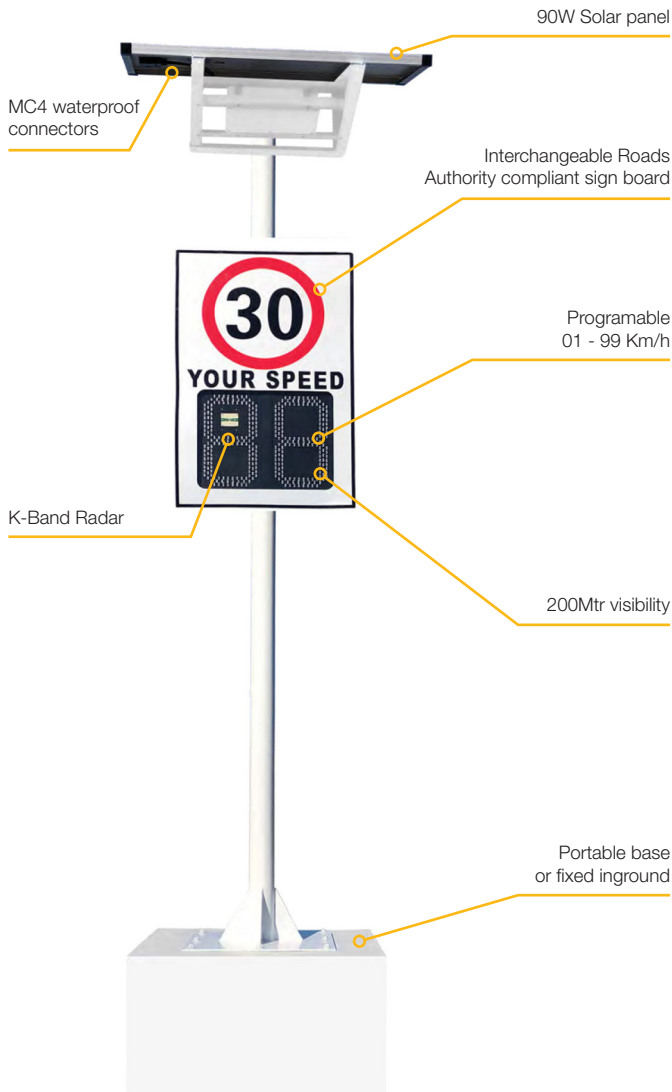

Solar radar speed signs provide visual enforcement of the designated speed and a proven ability to influence driver behaviour to reduce speed. The radar speed sign detects the speed of each vehicle as it approaches, displaying the vehicles speed in red when over the designated speed limit and in green when below. Radar Speed Signs are used as a traffic calming device in addition to, or instead of physical devices such as speed humps. Typically installed in areas where speeding vehicles are in close proximity to pedestrians such as school zones, construction zones, residential areas, and college campus. The unit is available in either a fixed or portable version. Drawing <0.8amp/h, the radar speed sign is simply and effectively operated using solar energy. The display brightness changes between day and night further conserving battery life.

Luminaire Height	2.1m - 2.5m
Lumen Output	6000 nit - 560lm
LED Output	Variable

FEATURES

- Signs manufactured to Australian Standards using 3M reflective material
- Increase the visibility of the message and improve safety
- Reduces the speed of traffic by creating awareness of speed limit
- >72 hours autonomy
- IP65 Waterproof design
- Day and/or night operation
- Quality Lithium-ion battery
- Simple to install - secures to a 76mm sign post
- Efficient and effective visual enforcement
- High visibility LED display
- Portable or Fixed versions available
- 2 year warranty for faulty workmanship or component failure not influenced by external means.