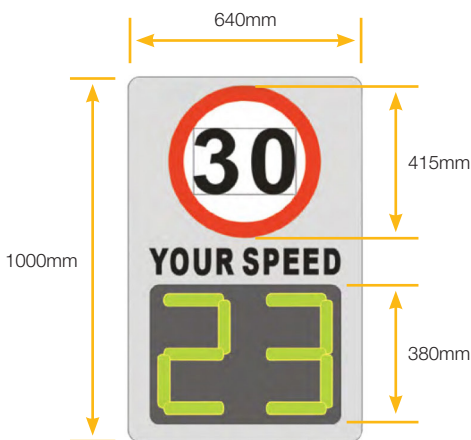

Solar radar speed signs provide visual enforcement of the designated speed and a proven ability to influence driver behaviour to reduce speed. The radar speed sign detects the speed of each vehicle as it approaches, displaying the vehicles speed in red when over the designated speed limit and in green when below. Radar Speed Signs are used as a traffic calming device in addition to, or instead of physical devices such as speed humps. Typically installed in areas where speeding vehicles are in close proximity to pedestrians such as school zones, construction zones, residential areas, and college campus. The unit is available in either a fixed or portable version. Drawing <0.8amp/h, the radar speed sign is simply and effectively operated using solar energy. The display brightness changes between day and night further conserving battery life.

Luminaire Height	2.1m - 2.5m
Lumen Output	6000 nit - 560lm
LED Output	Variable

FEATURES

- Signs manufactured to Australian Standards using 3M reflective material
- Increase the visibility of the message and improve safety
- Reduces the speed of traffic by creating awareness of speed limit
- >72 hours autonomy
- IP65 Waterproof design
- Day and/or night operation
- Quality Lithium-ion battery
- Simple to install - secures to a 76mm sign post
- Efficient and effective visual enforcement
- High visibility LED display
- Portable or Fixed versions available
- 2 year warranty for faulty workmanship or component failure not influenced by external means.